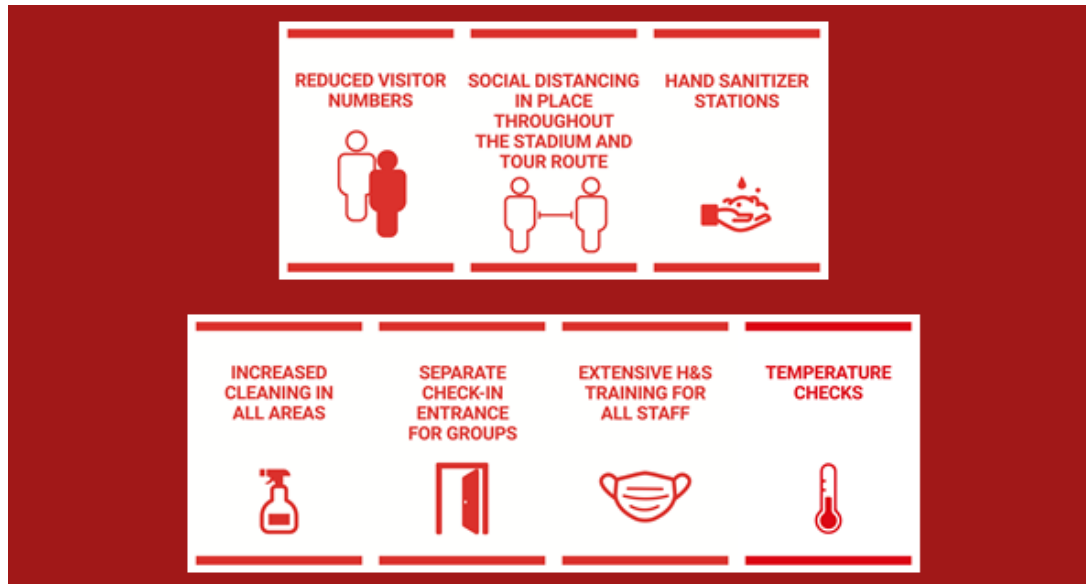

## LFC Stadium Tour and Museum Covid-19 Guidelines for Visitors

**FROM SATURDAY 8<sup>TH</sup> AUGUST ALL VISITORS MUST WEAR A MASK OR FACE COVERING AT ALL TIMES**

The safety of all our visitors and staff is important. By following these guidelines, it means we can all stay safe and enjoy our time at Anfield. For more information about your visit, please read our FAQs which can be found at [www.liverpoolfc.com/tours](http://www.liverpoolfc.com/tours) within the Planning Your Visit section.

We have limited the number of visitors who can come to a Stadium Tour each day, this is to ensure we can implement our social distancing measures and so you can have an enjoyable day.

We have installed additional hand sanitiser stations for you to use throughout your visit.

**From Saturday 8<sup>th</sup> August all visitors must wear a mask or face covering.** All Stadium Tour staff will be wearing PPE.

We have introduced a one-way system to ensure we can follow social distancing guidelines.

Before you join the tour, all visitors will have their temperature checked.

Regular cleaning will take place throughout all areas of the tour.

We look forward to welcoming you on a Stadium Tour