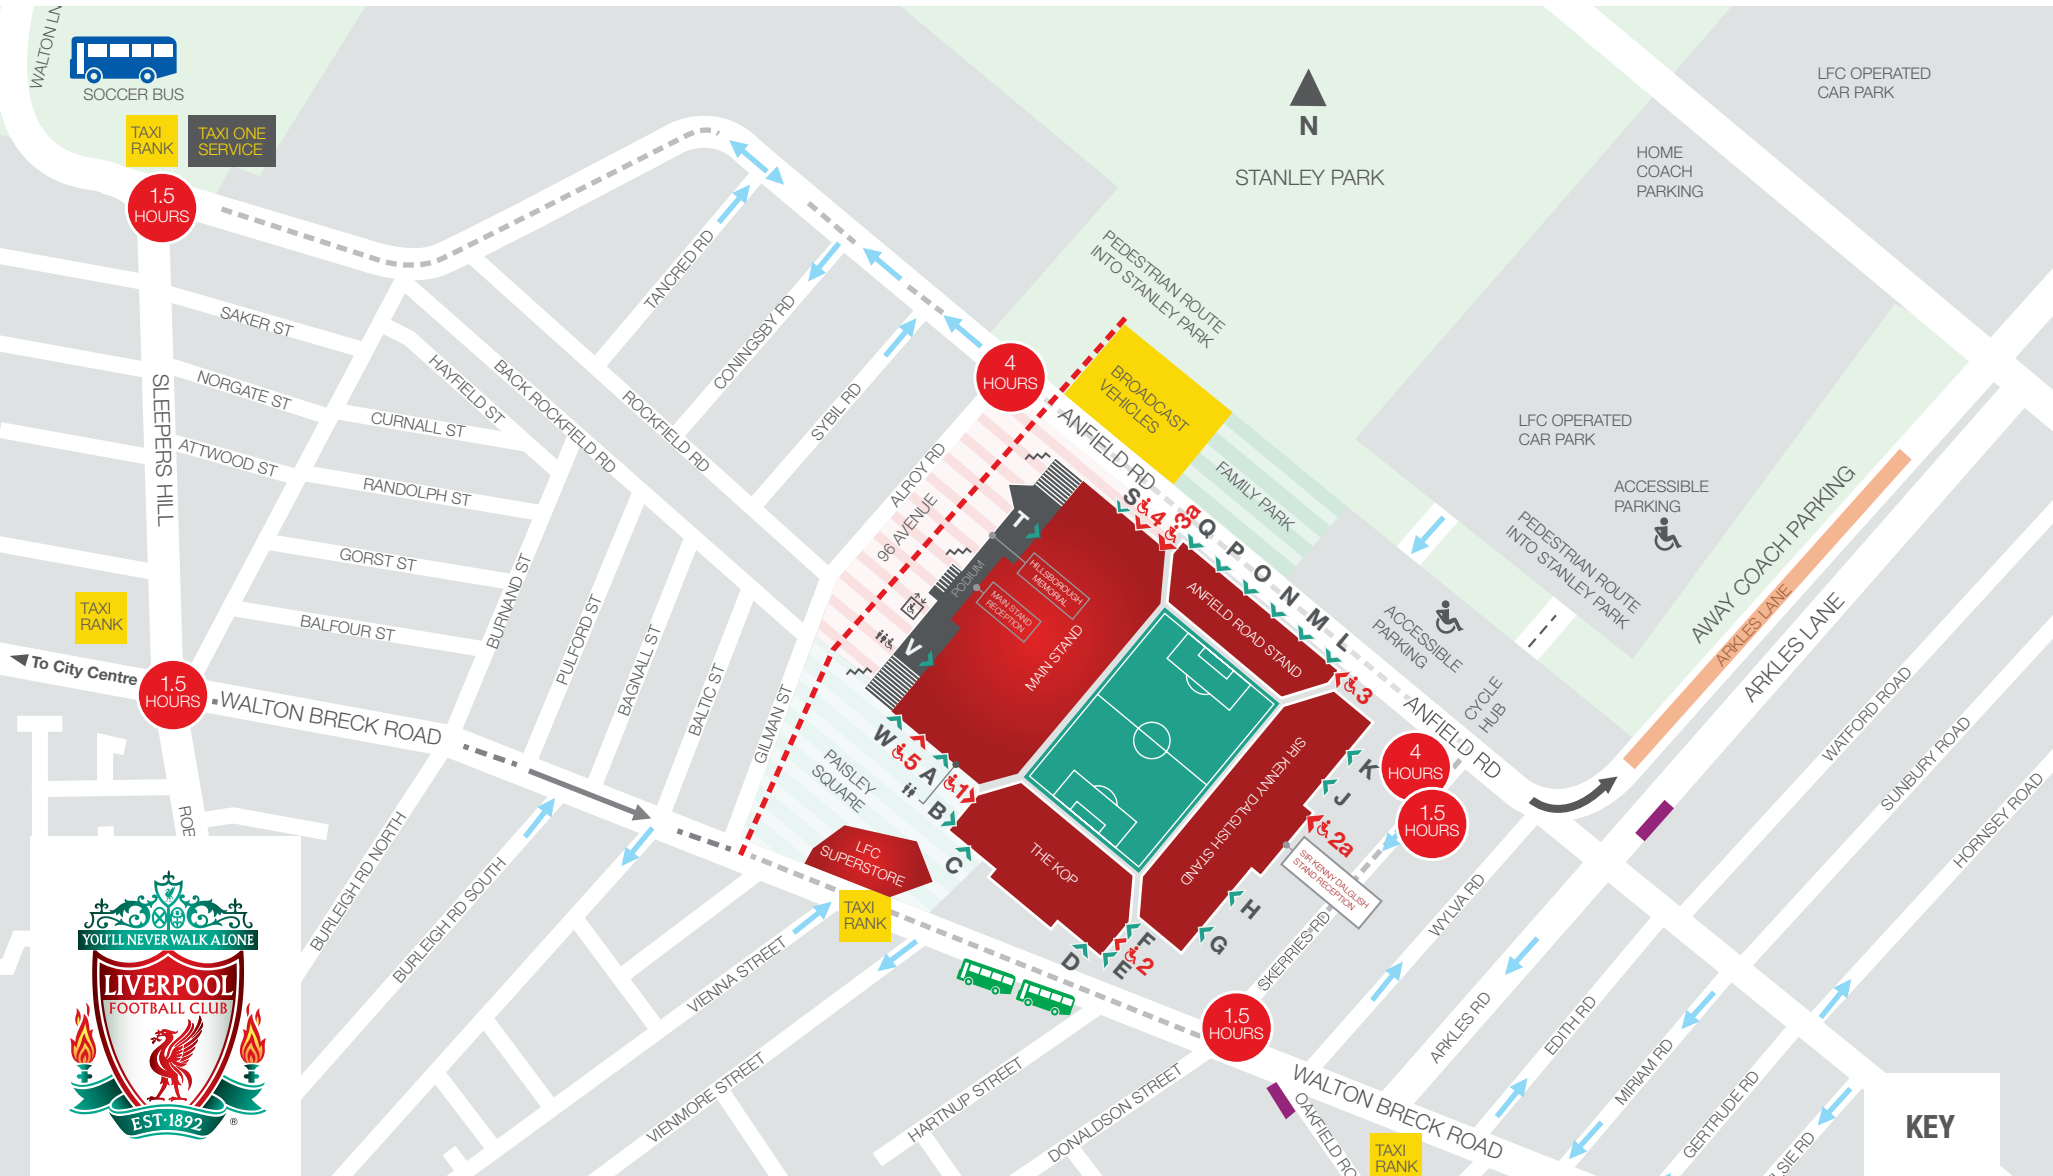

# ANFIELD PRE-MATCH TRANSPORT PLAN 2019/20 SEASON

---> Recommended Pedestrian Route

➡ One-way Road Direction

Soccer Bus Stop - Express to Sandhills

Fan Zones  
Open 4 hours prior to kick off

Drop off Points - Wheelchair Accessible

917 Express Service - to City Centre  
(Picks up from Robson Street, Walton Breck Road junction)

Broadcast Vehicles

Road closure times before Kick Off

Wheelchair Accessible Parking

\*LFC OPERATED CAR PARKS ARE PRE-BOOK ONLY

KEY